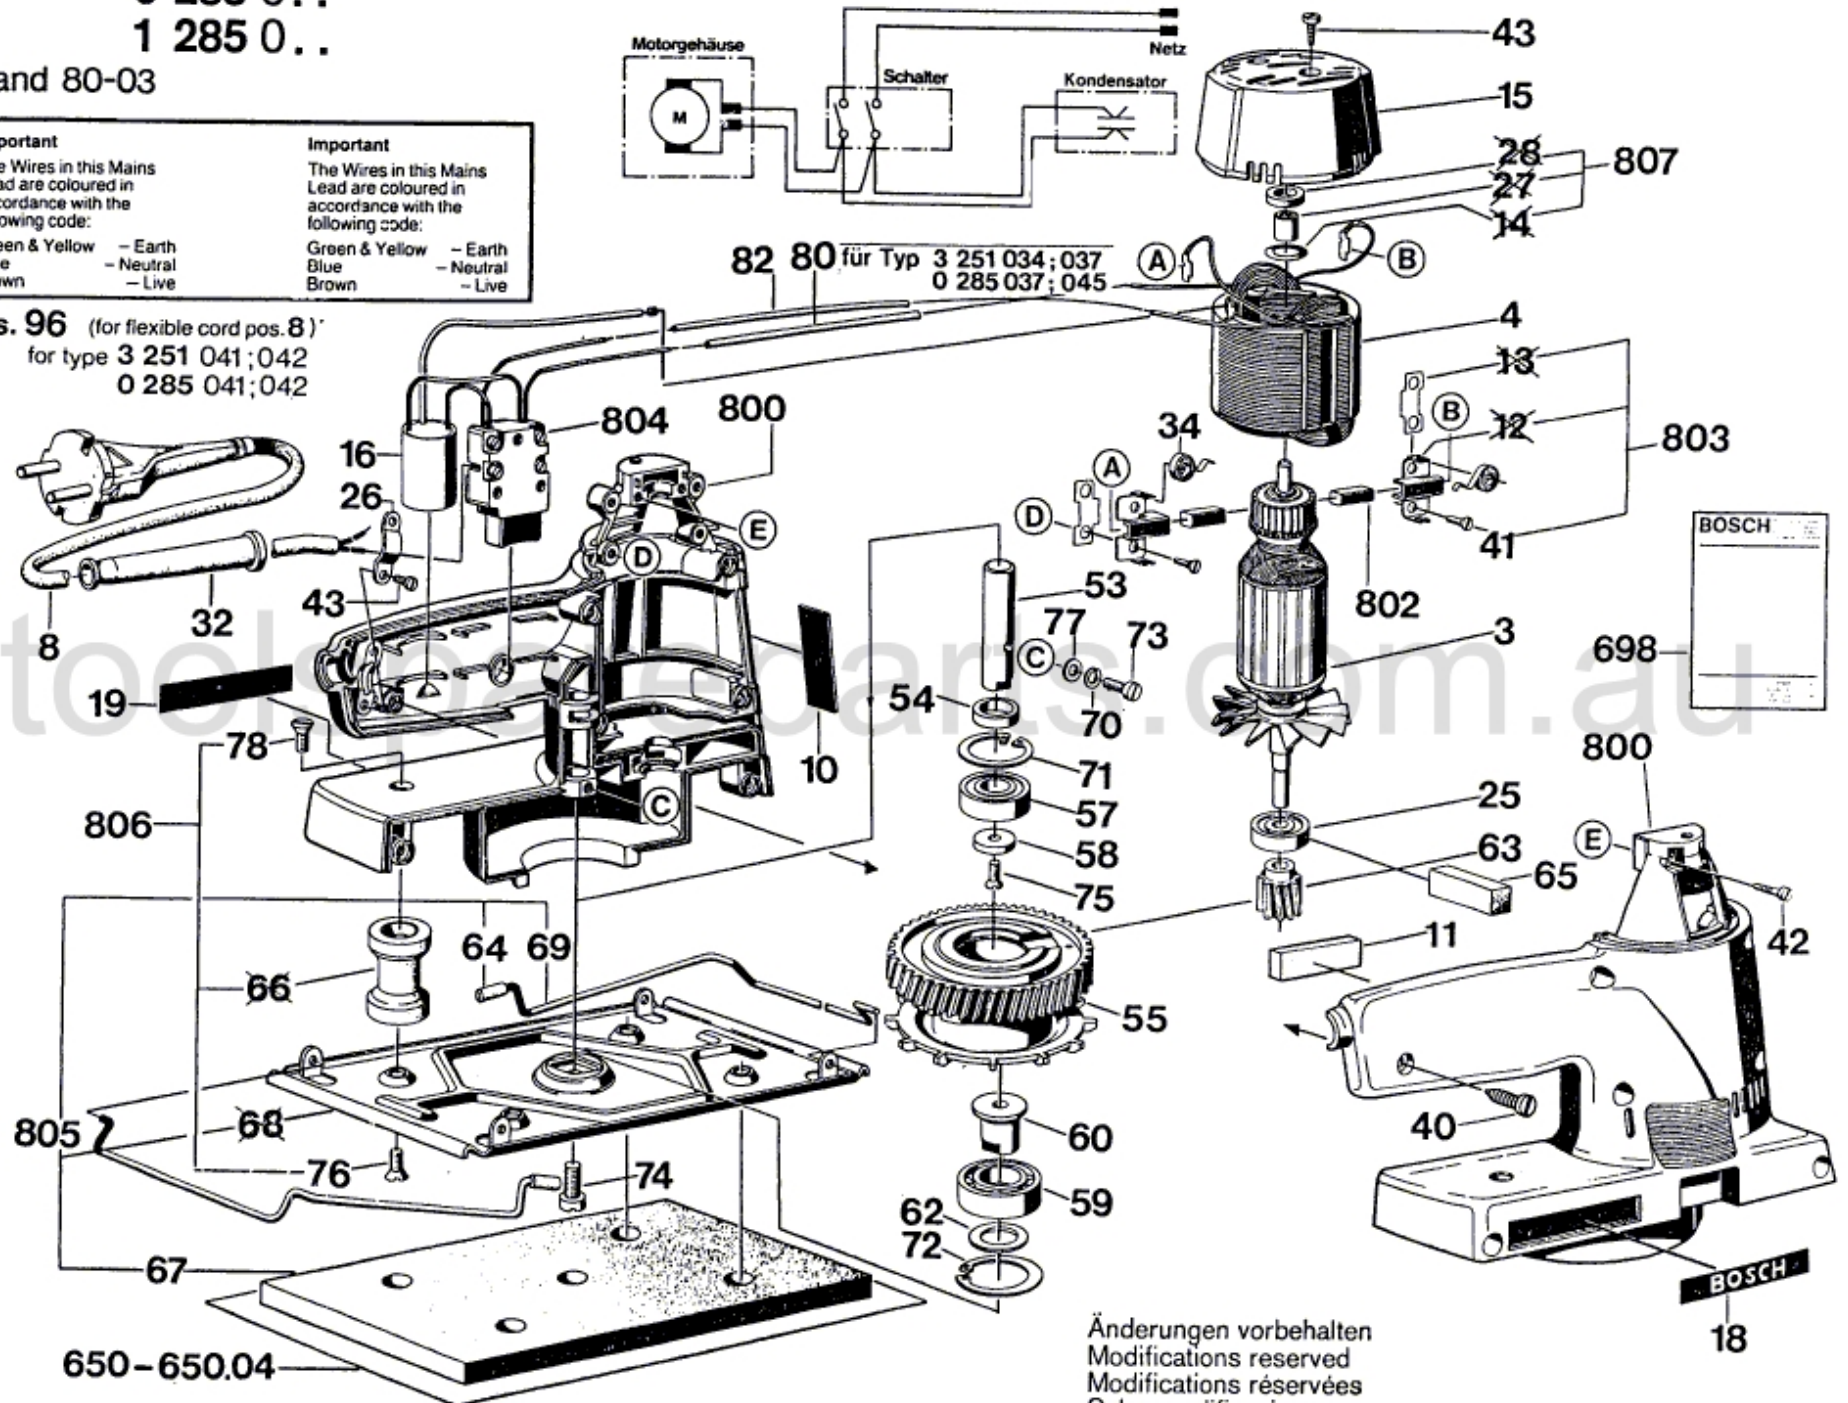

Typ 0 603 251 0..  
 0 285 0..  
 1 285 0..

Stand 80-03

<b>Important</b>	<b>Important</b>
The Wires in this Mains Lead are coloured in accordance with the following code:	The Wires in this Mains Lead are coloured in accordance with the following code:
Green & Yellow - Earth	Green & Yellow - Earth
Blue - Neutral	Blue - Neutral
Brown - Live	Brown - Live

Pos. 96 (for flexible cord pos. 8)  
 for type 3 251 041; 042  
 0 285 041; 042

Änderungen vorbehalten  
 Modifications reserved  
 Modifications réservées  
 Salvo modificaciones